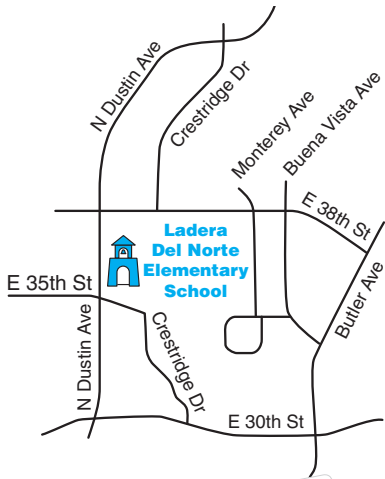

Walk and Bike
to School Day
MAY 8

be cool

walk to school

or hop, skip, jump,
pedal, run, roll, glide

Walk and Bike to School Day
May 8 and October 9, 2013

Volunteer, Sign Up and Earn Prizes at
farmingtonwalkandroll.org

Farmington Walk and Roll
Safe Routes To School
farmingtonwalkandroll.org

SCHOOL MAPS
on the back

**Walk and Bike to School Day
MAY 8**

Park at the LDS Church

Park at the Methodist Church lot

Farmington Walk and Roll
Safe Routes To School

Walk and Bike to School Day, May 8
Park the car and walk! Parking marked by **P**.
It's fun, it's cool, it's on May 8 — Join in!

Volunteer, Sign Up and Earn Prizes at
farmingtonwalkandroll.org