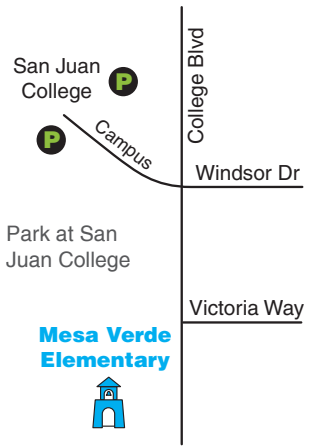

Walk and Bike
to School Day
MAY 8

be cool

walk to school

or hop, skip, jump,
pedal, run, roll, glide

Walk and Bike to School Day
May 8 and October 9, 2013

Volunteer, Sign Up and Earn Prizes at
farmingtonwalkandroll.org

Farmington Walk and Roll
Safe Routes To School
farmingtonwalkandroll.org

SCHOOL MAPS
on the back

**Walk and Bike to School Day
MAY 8**

Park at the LDS Church

Park at the Methodist Church lot

Farmington Walk and Roll
Safe Routes To School

Walk and Bike to School Day, May 8
Park the car and walk! Parking marked by **P**.
It's fun, it's cool, it's on May 8 — Join in!

Volunteer, Sign Up and Earn Prizes at
farmingtonwalkandroll.org