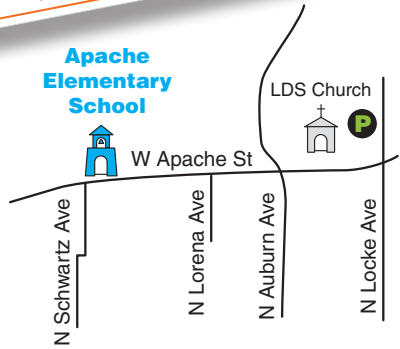

Walk and Bike
to School Day
MAY 8

be cool

walk to school

or hop, skip, jump,
pedal, run, roll, glide

Walk and Bike to School Day
May 8 and October 9, 2013

Volunteer, Sign Up and Earn Prizes at
farmingtonwalkandroll.org

Farmington Walk and Roll
Safe Routes To School
farmingtonwalkandroll.org

SCHOOL MAPS
on the back

**Walk and Bike to School Day
MAY 8**

Park at the LDS Church

Park at the Methodist Church lot

Farmington Walk and Roll
Safe Routes To School

Walk and Bike to School Day, May 8
Park the car and walk! Parking marked by **P**.
It's fun, it's cool, it's on May 8 — Join in!

Volunteer, Sign Up and Earn Prizes at
farmingtonwalkandroll.org