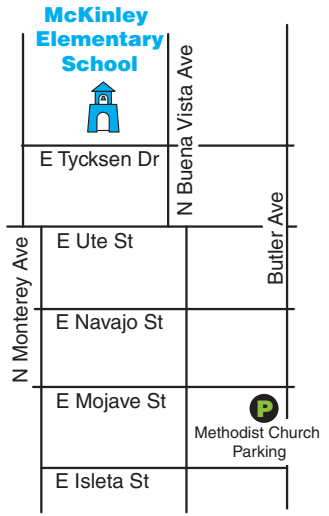

Farmington Walk and Roll
Safe Routes To School
farmingtonwalkandroll.org

SCHOOL MAPS
on the back

**Walk and Bike to School Day
MAY 8**

Park at the LDS Church

Park at the Methodist Church lot

Farmington Walk and Roll
Safe Routes To School